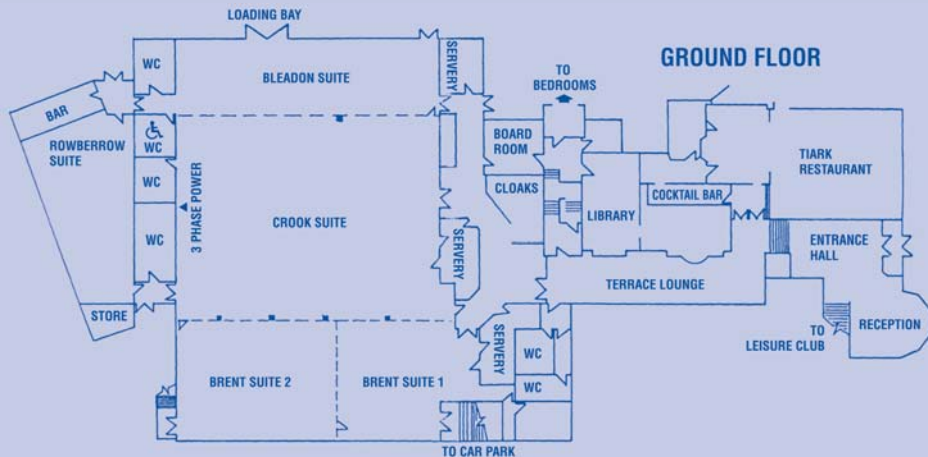

MEETINGS & CONFERENCES

- 10,000 sq. ft. of meeting/conference space
- Direct vehicular access
- Number of versatile and divisible meeting rooms
- Extensive audio visual equipment
- Full secretarial support

..... with room for 1,000 delegates

ROOM NAME	DIMENSIONS METRES				CAPACITIES			
	length	width (max)	height (max)	theatre	boardroom	classroom	dinner	reception
MENDIP	23.38	34.75	4.46	1000	-	300	600	1000
BRENT 1	12.61	9.84	3.01	100	30	30	80	80
BRENT 2	14.15	9.84	3.01	150	40	60	100	120
CROOK	23.38	17.84	4.46	500	-	150	300	500
BLEADON	23.40	7.07	3.94	200	40	70	120	200
ROWBERROW	16.00	9.54	3.07	100	30	30	100	150

(MENDIP SUITE = BRENT 1, BRENT 2, CROOK & BLEADON SUITES)

(BRENT SUITE = BRENT 1 & BRENT 2 SUITES)

ACCOMMODATION & FEATURES

- 54 Bedrooms:
 - 5 Single • 12 Twin Beds
- 35 Double-Beds • 2 Four Poster Suites
 - No Smoking Rooms
 - TV • Room Service • Telephone
- Parking for 400 cars • WiFi in all rooms