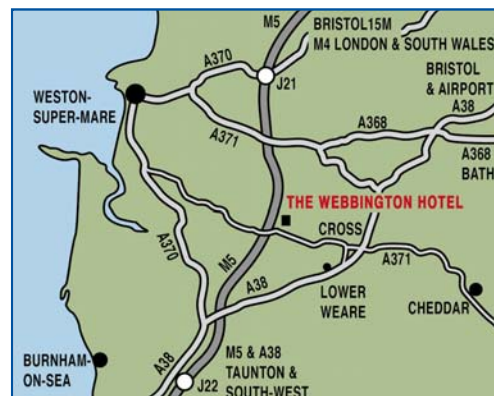

HOW TO FIND US

From J.22 of the M5 follow the A38 towards Bristol. After 5 miles at the village of Lower Weare, turn left just after The Lamb public house. The Hotel is sign posted from the main road.

Airport - Bristol - 15 miles

Railway - Weston-super-Mare - 7 miles

A Member of Best Western Hotels