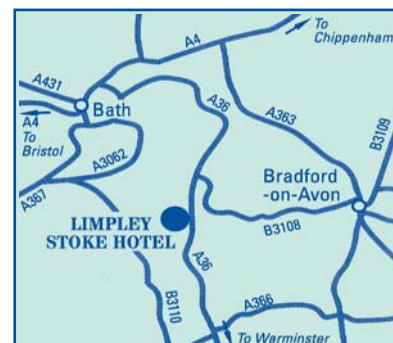

Lower Limpley Stoke, Bath, Avon, BA2 7FZ

**T** (01225) 723333 **F** (01225) 722406

**E** info@limpleystokehotel.eclipse.co.uk

This Georgian Country Hotel is conveniently situated on the outskirts of Bath in a delightful village setting, easily accessible from the M4/J18 & J17. Meeting rooms for up to 120 delegates. All 60 bedrooms have full en suite facilities and colour TV.

### HOW TO FIND US

M4 (J18), 5 miles south of Bath  
route A36 on to B3108.

Airport - Bristol 20 miles

Railway-Bath Station. 5 miles

A Member of Best Western Hotels