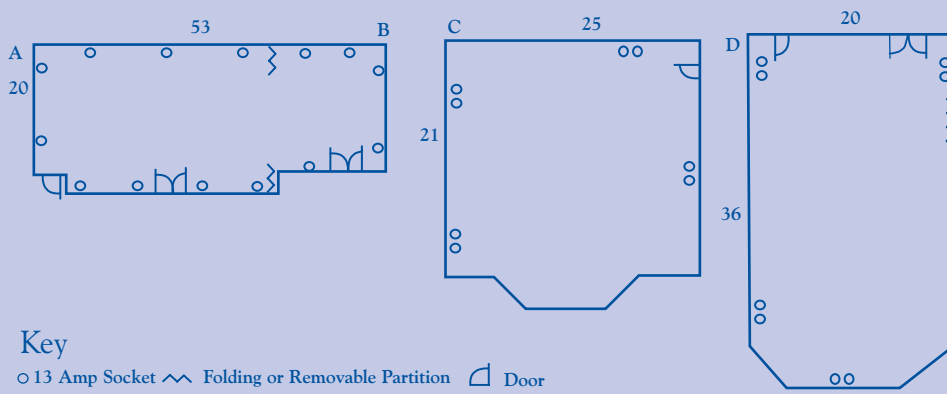

	max length ft/m	max width ft/m	max height ft/m	Maximum Capacities					Natural day light	Location
				Theatre Style	Class Room	Board Room	U Shape	Banquet		
<b>A</b> Kennett	53/16	20/6	8/2	85	65	45	38	75	Yes	First
<b>B</b> Avon Suite	53/16	20/6	8/2	85	65	45	38	75	Yes	First
<b>C</b> Avon Room	25/7	21/6	14/4	50	25	28	22	45	Yes	Ground
<b>D</b> Tudor	36/11	20/6	13/4	75	40	44	38	70	Yes	Ground
Syndicate Rooms Available									Additional meeting rooms available	

### FUNCTION ROOMS (measurements below are in feet)