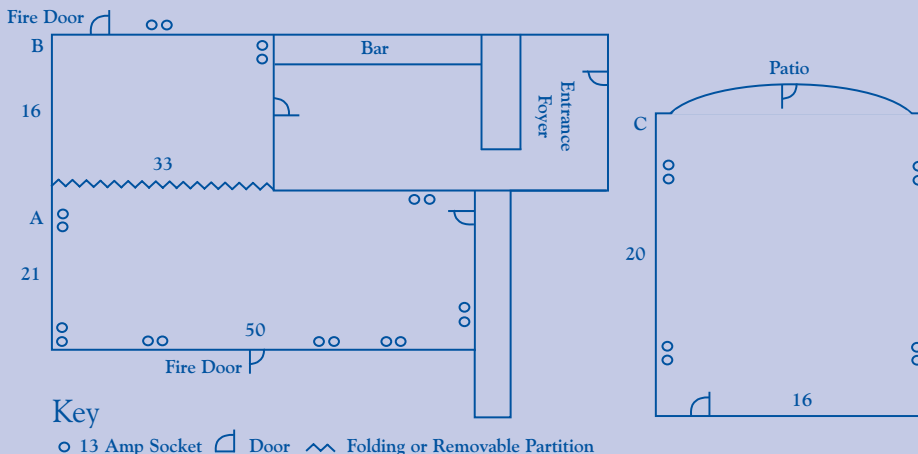

FUNCTION ROOMS (measurements below are in feet)

Airport - Bristol 21 miles

Railway-Bath Spa 6 Miles
Bradford-on-Avon Station 1 Mile

A Member of Best Western Hotels

Part of the Latona Leisure Group

Central Sales Office Tel: 01373 454211 Fax: 01373 471618
www.latonahotels.co.uk Email conference@latonahotels.co.uk