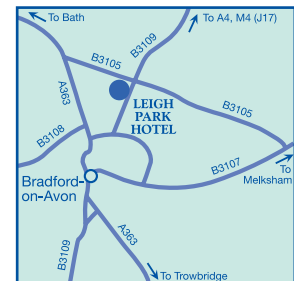

FUNCTION ROOMS (measurements below are in feet)

Airport - Bristol 21 miles

Railway-Bath Spa 6 Miles
Bradford-on-Avon Station 1 Mile

A Member of Best Western Hotels

Part of the Latona Leisure Group

Central Sales Office Tel: 01373 454211 Fax: 01373 471618
www.latonahotels.co.uk Email conference@latonahotels.co.uk